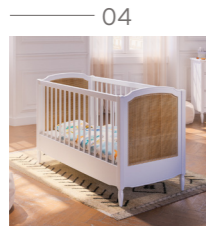

POUR LA VIE, NATURALLY

OCEANS COLLECTION  
NEW PRODUCTS 2024

HERMIONE

LAFAYETTE

NAMI -Wood-

NAIA -Wood-

120 BED  
2 mattress heights

child bed    sofa