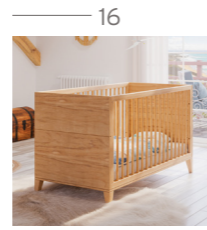

POUR LA VIE, NATURALLY

OCEANS COLLECTION  
NEW PRODUCTS 2024

HERMIONE

LAFAYETTE

NAMI -Wood-

NAIA -Wood-

120 BED  
2 mattress heights

child bed    sofa