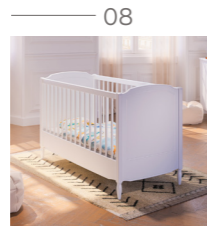

POUR LA VIE, NATURALLY

OCEANS COLLECTION  
NEW PRODUCTS 2024

HERMIONE

LAFAYETTE

NAMI -Wood-

NAIA -Wood-

120 BED  
2 mattress heights

child bed    sofa