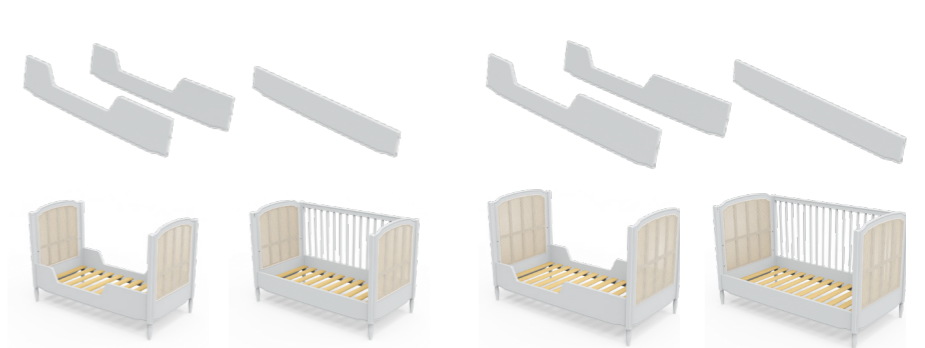

HERMIONE - options -

EVOLUTIVE BED SIDES

HERMIONE 120
119 x 24,5 x H 2,5 cm
12 kg (1 carton)
☐ Neige (HER20101V2R1)
☒ Lune (HER20110V2R1)

120 SOFA
119 x 17 x H 2,5 cm
4 kg (1 carton)
☐ Neige (HER66101R1)
☒ Lune (HER66110R1)

HERMIONE 140
139 x 24,5 x H 2,5 cm
15 kg (1 carton)
☐ Neige (HER20201V2R1)
☒ Lune (HER20210V2R1)

140SOFA
139 x 17 x H 2,5 cm
5 kg (1 carton)
☐ Neige (HER66201R1)
☒ Lune (HER66210R1)