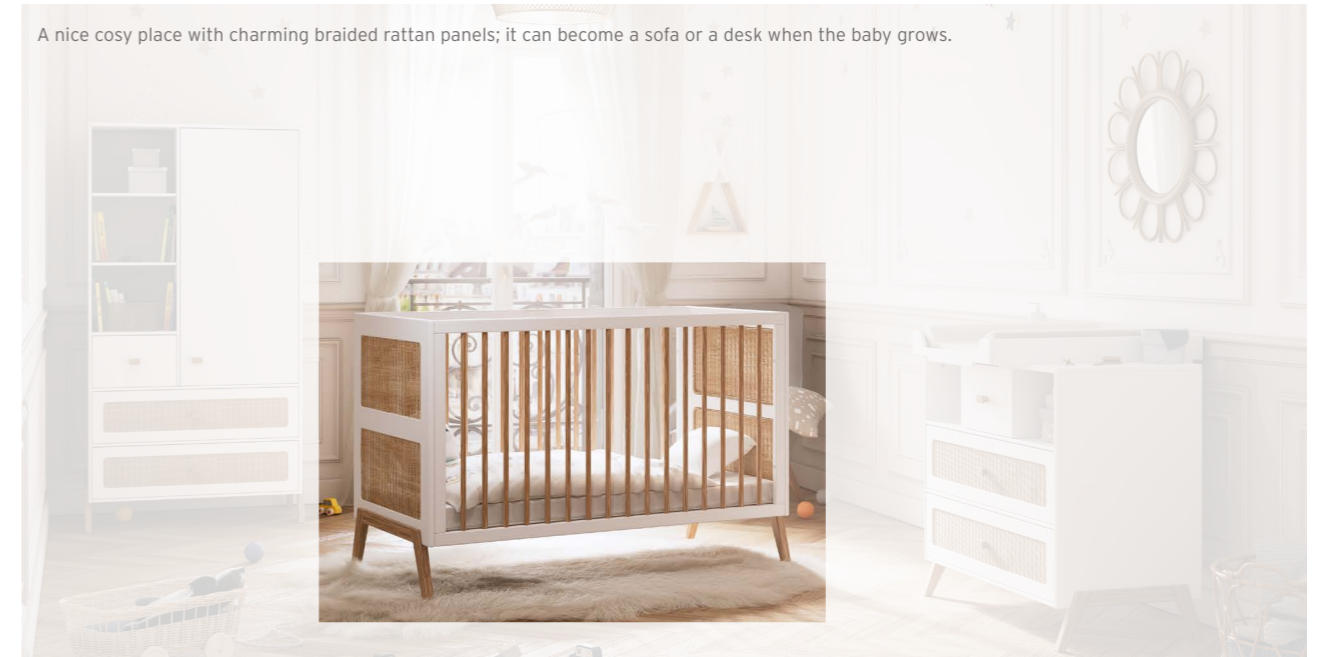

EVOLUTIVE BED 60 X 120 cm - MARÉLIA

A bed with evolutive bed sides and lovely braided rattan panels, welcoming baby for sweet nights, which can be used as a child bed or sofa later on.

Outer dimensions: 126,6 x 65 x H 79,5 cm • For 60 x 120 cm mattress • 2 mattress heights
 Solid wood & MDF • Braided rattan on headboard and footboard • Water-based paint
 Colours: Neige or Lune
 28 kg (2 carton boxes) • Ref: MAA01101 (Neige) / MAA01110 (Lune)
 Optional: changing box & evolutive bed sides

EVOLUTIVE

BABY BED → BED → SOFA

MULTI-EVOLUTIVE BED 70 X 140 cm - MARÉLIA

A nice cosy place with charming braided rattan panels; it can become a sofa or a desk when the baby grows.

Outer dimensions: 146,6 x 75 x H 95 cm • For 70 x 140 cm mattress • 3 mattress heights
 Solid wood & MDF • Braided rattan on headboard and footboard • Water-based paint
 Colours: Neige or Lune
 36 kg (2 carton boxes) • Ref: MAA01201 (Neige) / MAA01210 (Lune)
 Optional: changing box, evolutive bed sides & bed drawer trundle