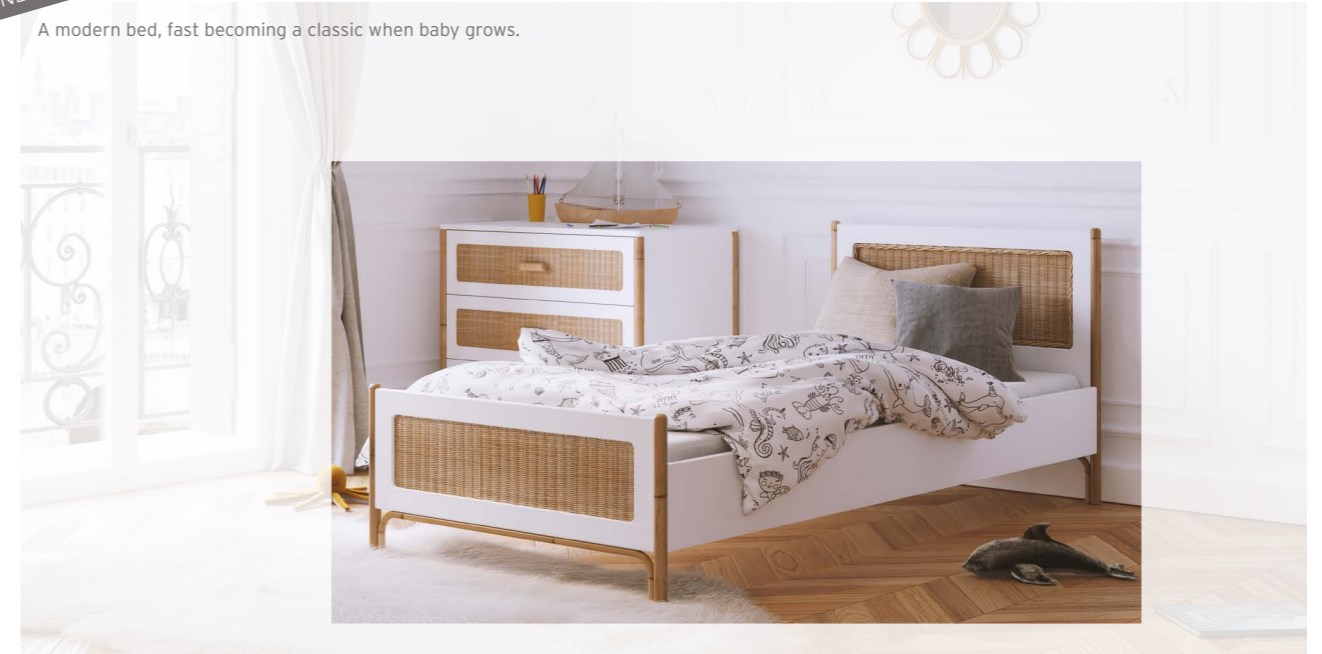

CO-SLEEPING CRADLE 50 X 83 cm - OCÉANIA

NEW

A very unique cradle, which enables baby and parents to sleep side by side.

Outer dimensions: 96,6 x 60,7 x H 82,5 cm • For 50 x 83 cm mattress
 Mattress height is fully adjustable over 18cm between the highest and lowest position • Engineered for co-sleeping
 Solid wood & MDF • Rattan pole and braided rattan • Water-based paint
 Colours: Neige or Silex
 18 kg (1 carton box) • Ref : OCA01601 (Neige) / OCA01606 (Silex)
 Comes with the canopy holder (canopy not included)

MATTRESS AND SIDE PANELS AJUSTABLE TO PARENTS' BED

CHANGING TABLE - OCÉANIA

NEW

Thanks to its two wheels, this lovely changing table can easily follow baby everywhere in the house.

Outer dimensions: 83,2 x 57,5 x H 95,5 cm • Two wheels
 Solid wood & MDF • Braided rattan • Water-based paint
 Colours: Neige or Silex
 22 kg (1 carton box) • Ref : OCA23001 (Neige) / OCA23006 (Silex)

JUNIOR BED 90 X 200 cm - OCÉANIA

NEW

A modern bed, fast becoming a classic when baby grows.

Outer dimensions: 207,2 x 94,3 x H 80 cm • For 90 x 200 cm mattress • Solid wood slats
 Solid wood & MDF • Rattan pole and braided rattan • Water-based paint
 Colours: Neige or Silex
 36 kg (2 carton boxes) • Ref : OCA011601 (Neige) / OCA011606 (Silex)