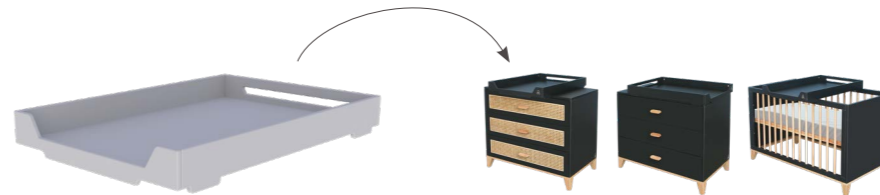

CHANGING BOX • For wardrobe and beds 60 x 120 cm & 70 x 140 cm
Dimensions: 77,4 x 54,5 x H 9,5 cm
Solid wood & MDF • Water-based paint
Colours: □ Neige, ■ Silex, ■ Lune, ■ Onyx, ■ Ardoise
Adaptable on chest of drawers across width or depth, and on beds 120 and 140
Weight: 6 kg (1 carton box) • Ref: LEO23001V2 (Neige), LEO23006V2 (Silex), LEO23010V2 (Lune), LEO23023V2 (Onyx), LEO23011V2 (Ardoise)

For collections Marélie, Marélia, Naïa, Nami, Océane, Océania