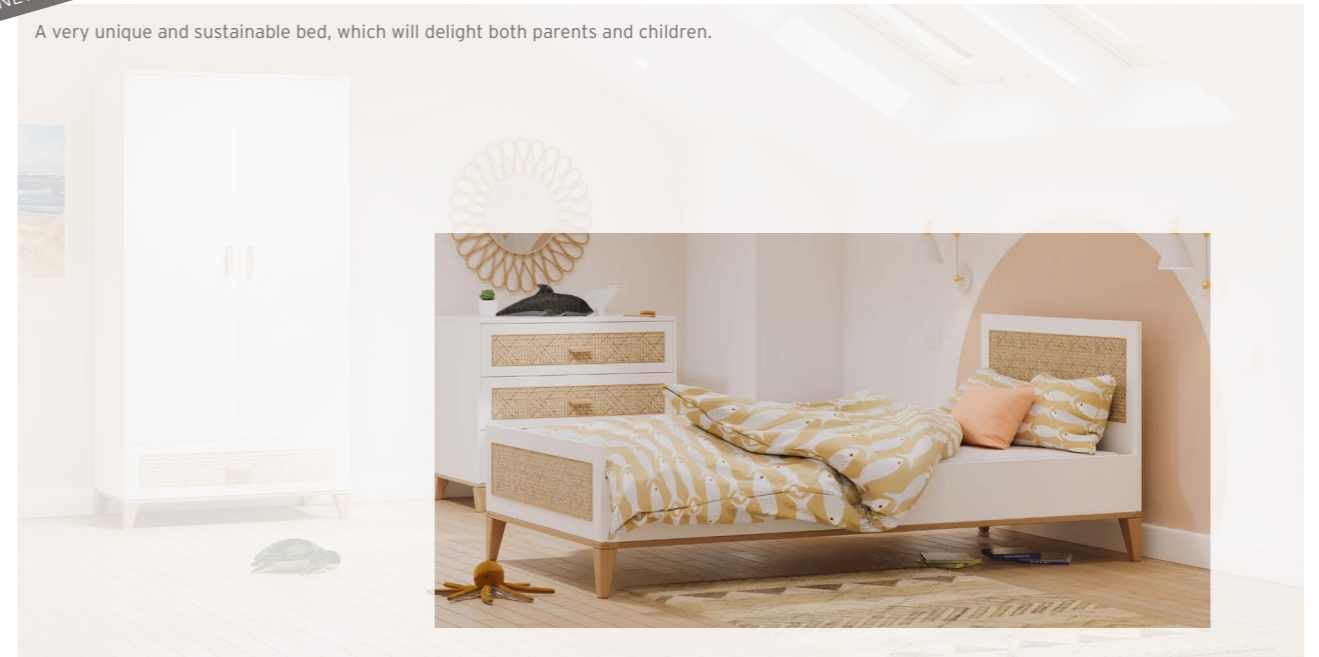

JUNIOR BED 90 X 200 cm - NAMI

NEW

A very unique and sustainable bed, which will delight both parents and children.

Outer dimensions: 204,2 x 94,3 x H 82 cm • For 90 x 200 cm mattress • Solid wood slats
Solid wood & MDF • Rattan webbing on headboard and footboard • Water-based paint
Colours: Neige or Lune
45 kg (2 carton boxes) • Ref: NAM011601 (Neige) / NAM011623 (Onyx)