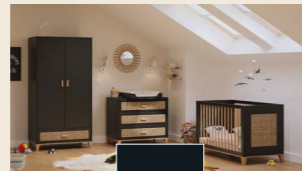

ONYX

MATERIALS

Rattan webbing, white cedar, MDF
Water-based paint

COLLECTION

EVOLUTIVE BED (2SIZES) - CHEST OF DRAWERS - WARDROBE - CRADLE* - CHANGING TABLE* - JUNIOR BED*