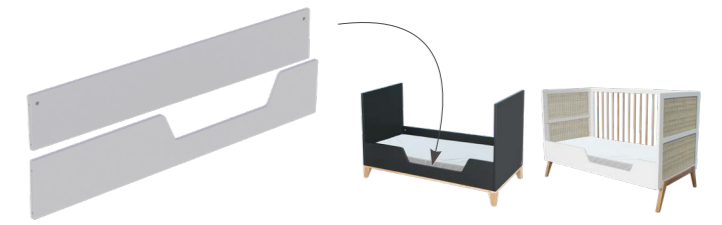

EVOLUTIVE SIDES

EVOLUTIVE BED SIDES 120 • For beds 60 x 120 cm
Dimensions: 120 x 22 x H 1,8 cm
MDF • Water-based paint
Colours: ☐ Neige, ☒ Silex, ☐ Lune, ☒ Onyx, ☒ Ardoise
Weight: 7 kg (1 carton box) • Ref: LEO20101V2 (Neige), LEO20106V2 (Silex), LEO20110V2 (Lune), LEO20123V2 (Onyx), LEO20111V2 (Ardoise)

EVOLUTIVE BED SIDES 140 • For beds 70 x 140 cm
Dimensions: 140 x 22 x H 1,8 cm
MDF • Water-based paint
Colours: ☐ Neige, ☒ Silex, ☐ Lune, ☒ Onyx, ☒ Ardoise
Weight: 8 kg (1 carton box) • Ref: LEO20201V2 (Neige), LEO20206V2 (Silex), LEO20210V2 (Lune), LEO20223V2 (Onyx), LEO20211V2 (Ardoise)

For collections Marélie, Marélia, Naïa, Nami, Océane, Océania