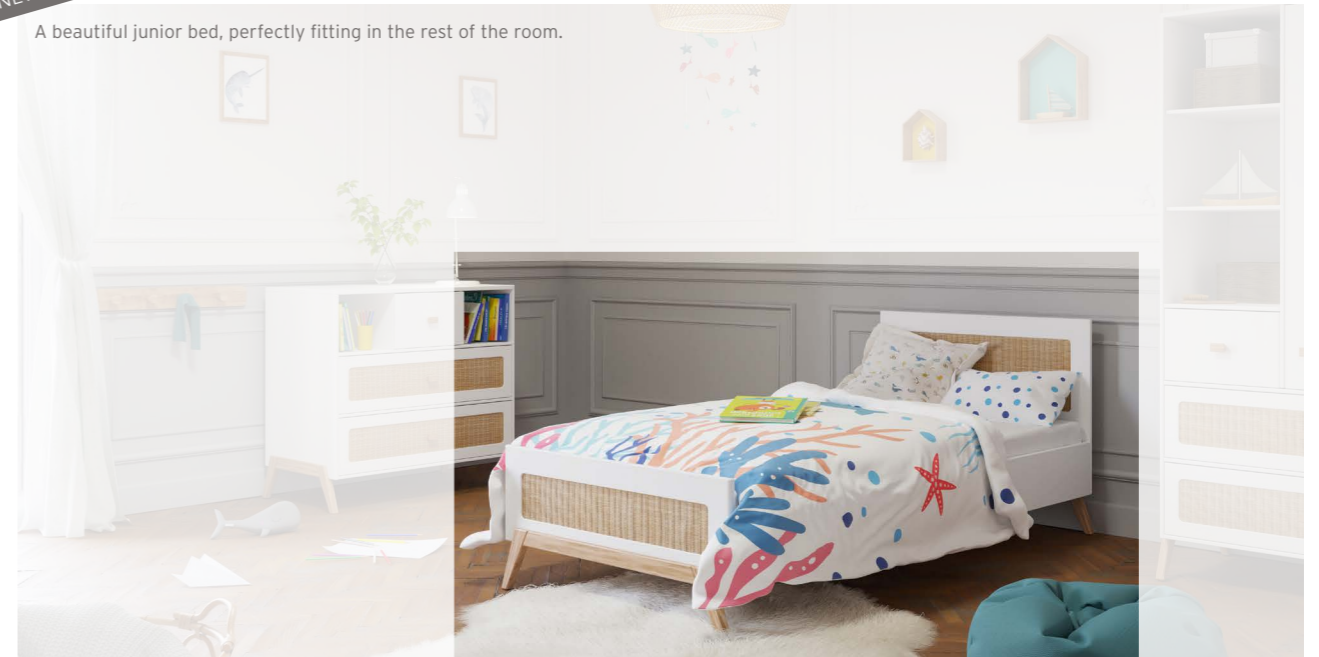

CO-SLEEPING CRADLE 50 X 83 cm - MARÉLIA

NEW

A very unique concept which allows for co-sleeping; the cradle is placed against the parents' bed; the mattress and a side are adjustable in height.

Outer dimensions: 91,2 x 55 x H 82,5 cm • For 50 x 83 cm mattress
 Mattress height is fully adjustable over 18cm between the highest and lowest position • Engineered for co-sleeping
 Solid wood & MDF • Braided rattan on headboard and footboard • Water-based paint
 Colours: Neige or Lune
 18 kg (1 carton box) • Ref: MAA01601 (Neige) / MAA01610 (Lune)
 Comes with the canopy holder (canopy not included)

MATTRESS AND SIDE PANELS AJUSTABLE TO PARENTS' BED

CHANGING TABLE - MARÉLIA

NEW

In natural braided rattan, solid wood and MDF, this lovely changing table has two shelves to keep baby's things tidy.

Outer dimensions: 80,4 x 61 x H 95,5 cm
Solid wood & MDF • Braided rattan • Water-based paint
Colours: Neige or Lune
20 kg (1 carton box) • Ref: MAA23001 (Neige) / MAA23010 (Lune)

JUNIOR BED 90 X 200 cm - MARÉLIA

NEW

A beautiful junior bed, perfectly fitting in the rest of the room.

Outer dimensions: 207,2 x 94,3 x H 80 cm • For 90 x 200 cm mattress • Solid wood slats
Solid wood & MDF • Braided rattan on headboard and footboard • Water-based paint
Colours: Neige or Lune
36 kg (2 carton boxes) • Ref: MAA011601 (Neige) / MAA011610 (Lune)