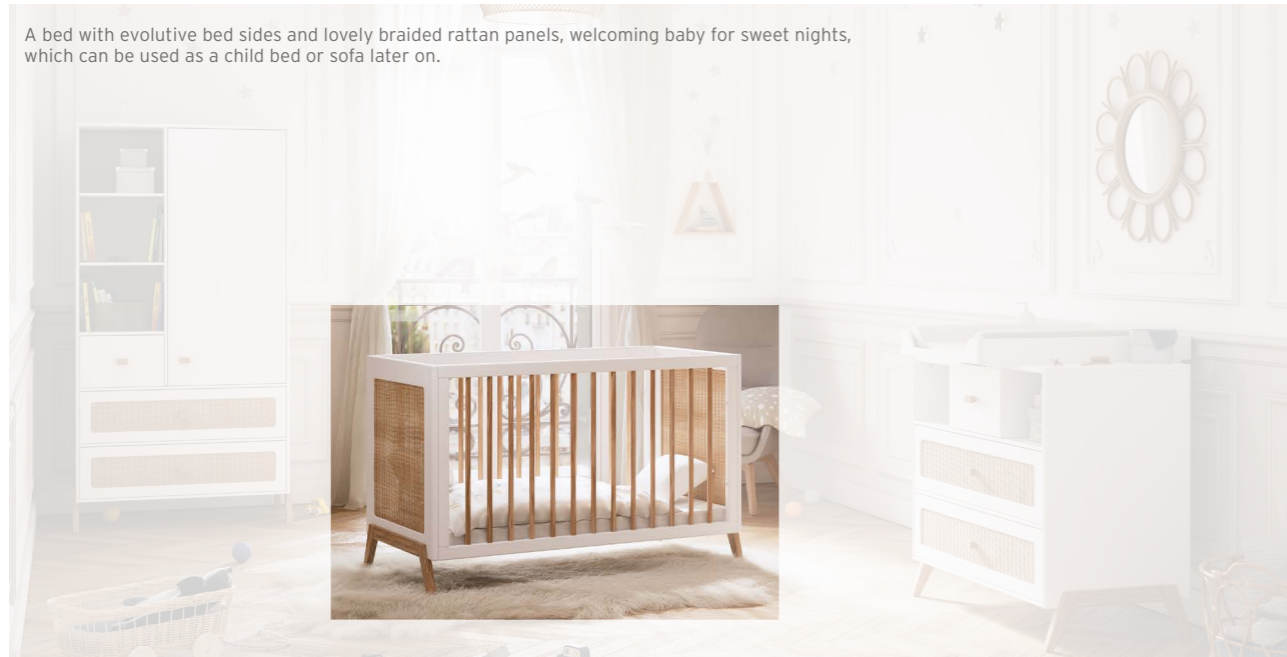

2 dimensions:
60 x 120 cm & 70 x 140 cm

THE +

Soft-closing doors and drawers
Movable changing box

Legs
in solid wood

Bars
in solid wood

Handles
in solid wood

Panels
in braided rattan

* NEW

EVOLUTIVE BED 60 X 120 cm - MARÉLIA

A bed with evolutive bed sides and lovely braided rattan panels, welcoming baby for sweet nights, which can be used as a child bed or sofa later on.

Outer dimensions: 126,6 x 65 x H 79,5 cm • For 60 x 120 cm mattress • 2 mattress heights
 Solid wood & MDF • Braided rattan on headboard and footboard • Water-based paint
 Colours: Neige or Lune
 28 kg (2 carton boxes) • Ref: MAA01101 (Neige) / MAA01110 (Lune)
 Optional: changing box & evolutive bed sides