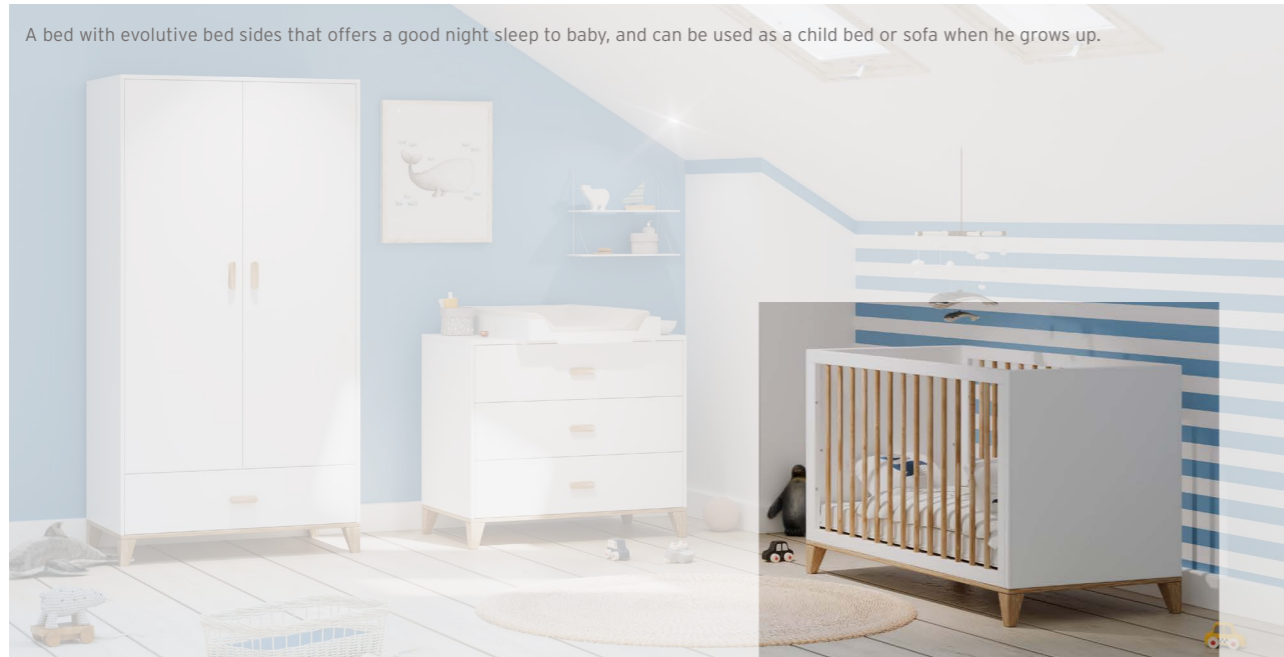

EVOLUTIVE BED

2 dimensions:
60 x 120 cm & 70 x 140 cm

EVOLUTION

for the 70 x 140 cm bed

Legs
in solid wood

Handles
in solid wood

Bars
in solid wood

EVOLUTIVE BED 60 X 120 cm - NAÏA

A bed with evolutive bed sides that offers a good night sleep to baby, and can be used as a child bed or sofa when he grows up.

Outer dimensions: 124,2 x 65 x H 78 cm • For 60 x 120 cm mattress • 2 mattress heights
 Solid wood & MDF • Water-based paint
 Colours : Neige or Onyx
 38 kg (2 carton boxes) • Ref: NAI01101 (Neige) / NAI01123 (Onyx)
 Optional: changing box & evolutive bed sides