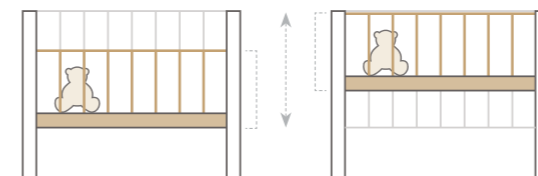

CO-SLEEPING CRADLE 50 X 83 cm - OCÉANIA

NEW

A very unique cradle, which enables baby and parents to sleep side by side.

Outer dimensions: 96,6 x 60,7 x H 82,5 cm • For 50 x 83 cm mattress
 Mattress height is fully adjustable over 18cm between the highest and lowest position • Engineered for co-sleeping
 Solid wood & MDF • Rattan pole and braided rattan • Water-based paint
 Colours: Neige or Silex
 18 kg (1 carton box) • Ref : OCA01601 (Neige) / OCA01606 (Silex)
 Comes with the canopy holder (canopy not included)