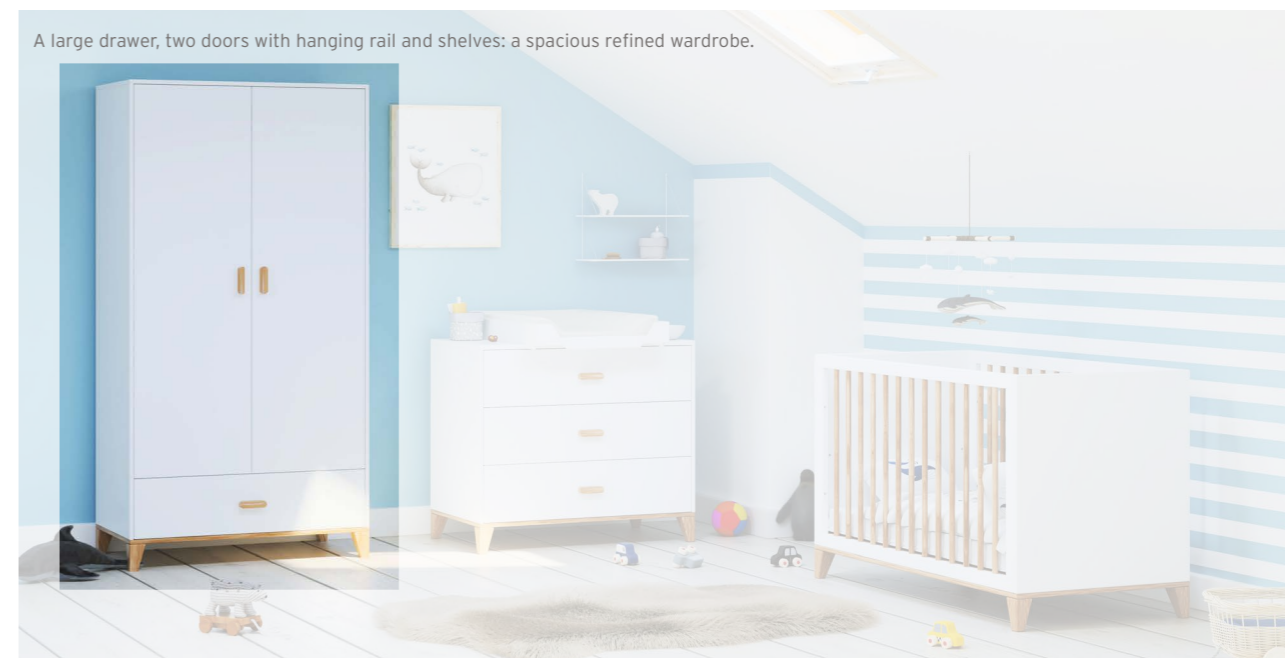

WARDROBE - NAÏA

A large drawer, two doors with hanging rail and shelves: a spacious refined wardrobe.

Outer dimensions: 90 x 52 x H 175 cm
A large drawer, two doors with a hanging rail and shelves • Soft-closing doors and drawers
Includes two Théo hangers
Solid wood & MDF • Water-based paint
Colours: ☐ Neige or ☒ Onyx
78 kg (3 carton boxes) • Ref: NAI03001 (Neige) / NAI03023 (Onyx)