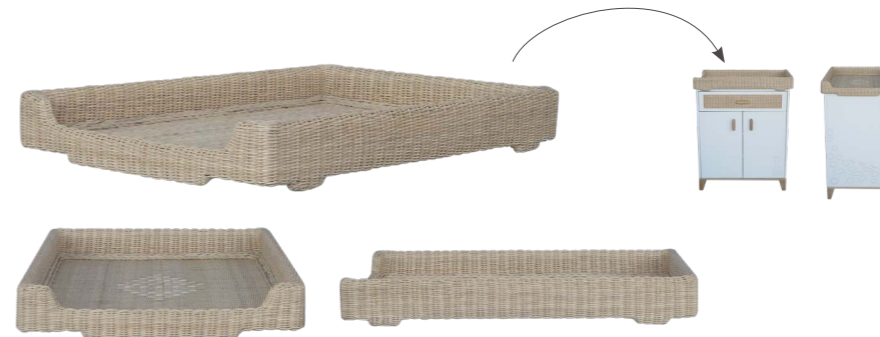

EVOLUTIVE BED

2 mattress heights

THE +

Light, flexible
Easy to move

Entirely made of
rattan pole

White-painted leg tips

OPTIONS - LÉO

CHANGING BOX