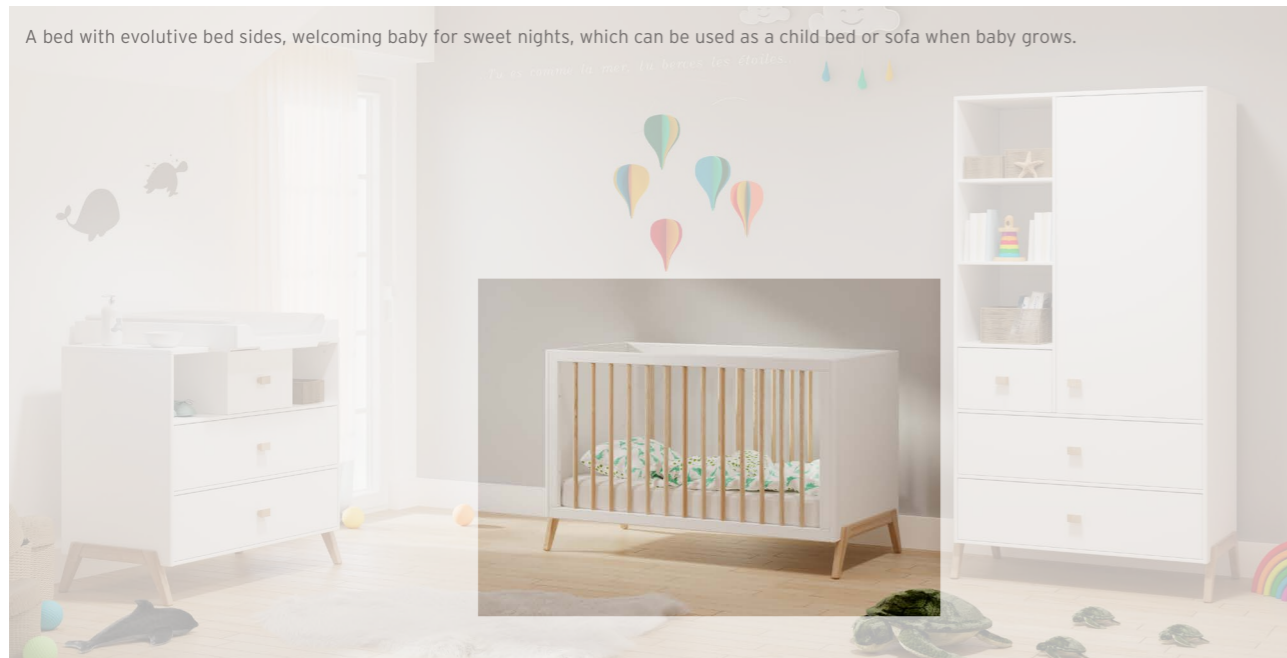

MULTI-EVOLUTIVE BED
2 dimensions:
60 x 120 cm & 70 x 140 cm

Bars
in solid wood

Handles
in solid wood

Legs
in solid wood

EVOLUTIVE BED 60 X 120 cm - MARÉLIE

Outer dimensions: 126,6 x 65 x H 79,5 cm • For 60 x 120 cm mattress • 2 mattress heights
 Solid wood & MDF • Water-based paint
 Colours: Neige or Silex
 35 kg (2 carton boxes) • Ref: MAR01101 (Neige) / MAR01106 (Silex)
 Optional: changing box & evolutive bed sides

EVOLUTIVE

MULTI-ÉVOLUTIVE BED 70 X 140 cm - MARÉLIE

Outer dimensions: 146,6 x 75 x H 95 cm • For 70 x 140 cm mattress • 3 mattress heights
 Solid wood & MDF • Water-based paint
 Colours: Neige or Silex
 44 kg (2 carton boxes) • Ref: MAR01201 (Neige) / MAR01206 (Silex)
 Optional: changing box, evolutive bed sides & bed drawer trundle