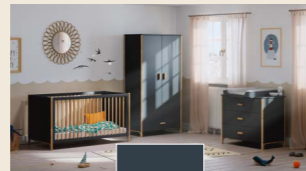

ARDOISE

MATERIALS

Rattan, white cedar, MDF
Water-based paint

COLLECTION

EVOLUTIVE BED (2 SIZES) - CHEST OF DRAWERS - WARDROBE